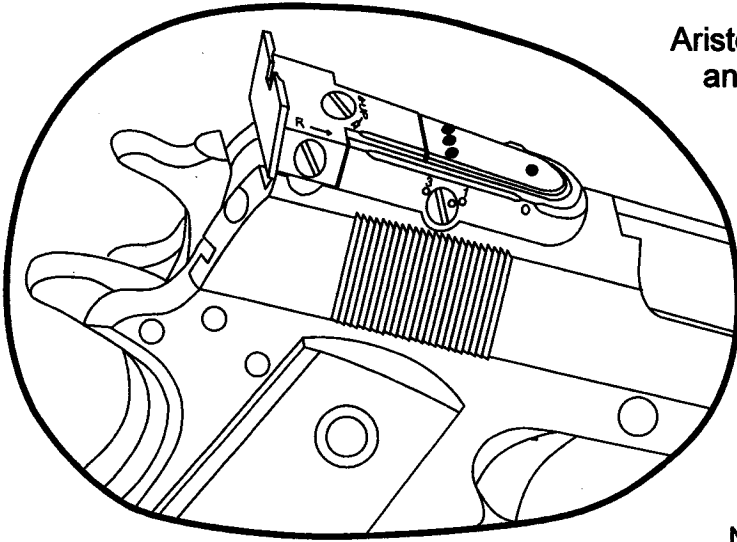

ARIST CRAT

COMPETITION PROVEN PRODUCTS

Model TS-45 Rear Sight

Aristocrat's unique Tri-Set feature allows easy and reliable selection of three preset sight settings. Simply rotate the elevation cam for fast and accurate selection of three individually adjustable sight settings.

Aristocrat's wide range of adjustments allow almost any combination of sight settings. The following is only one example of what may be achieved. The only restriction is that the sight setting requiring the lowest rear sight position must be set on the #2 adjusting screw.

NOTE: The #2 mark is not visible but it is in the 6 o'clock position on the base.

Sighting in is accomplished as follows: First turn the slotted elevation screw all the way to the bottom. Then rotate it back up approximately one half turn. This screw is not used again except to compensate for lighting or ammunition variation.

The **primary** sight adjustments are made using the three set screws. First rotate the cam to the #1 position. Use the 1/16" Allen screw furnished to adjust the #1 set screw to a center hold at 25 yards. This setting generally works well for the 7 and 15 yard positions.