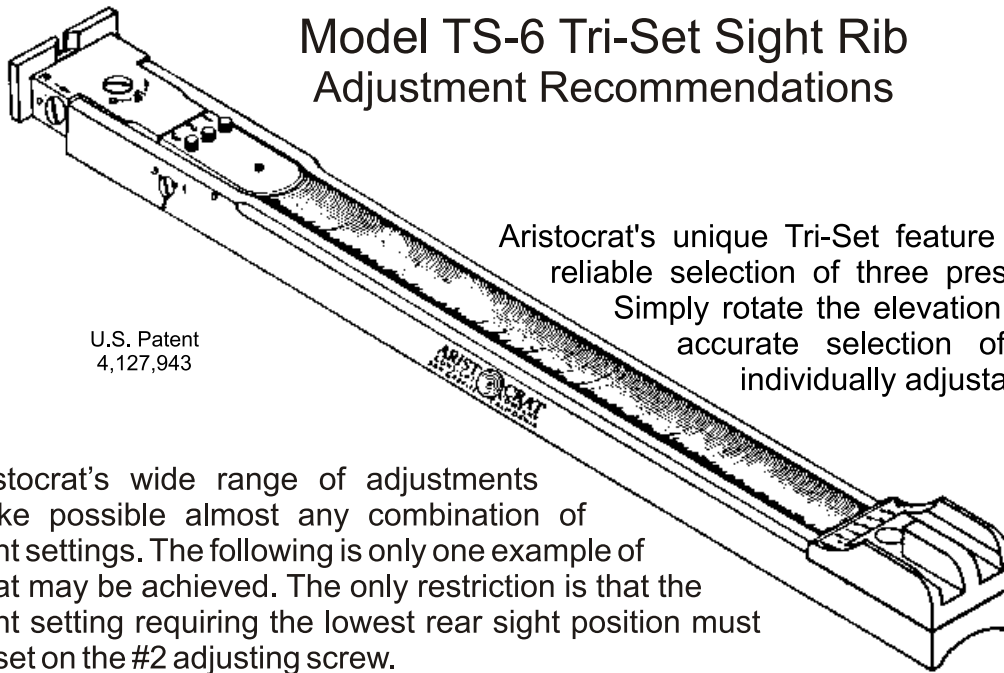

ARISTOCRAT

CRAT

COMPETITION PROVEN PRODUCTS

Model TS-6 Tri-Set Sight Rib Adjustment Recommendations

U.S. Patent
4,127,943

Aristocrat's unique Tri-Set feature allows easy and reliable selection of three preset sight settings. Simply rotate the elevation cam for fast and accurate selection of each of three individually adjustable sight settings.

Aristocrat's wide range of adjustments make possible almost any combination of sight settings. The following is only one example of what may be achieved. The only restriction is that the sight setting requiring the lowest rear sight position must be set on the #2 adjusting screw.

Sighting in is accomplished as follows: First turn the slotted elevation screw all the way to the bottom. Then rotate it back up one half to one full turn. This screw is not used again except to compensate for lighting or ammunition variables.